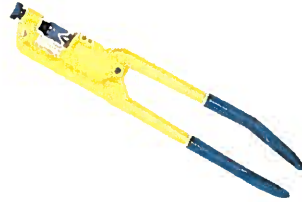

Bluefield
MANUFACTURING INC.

LOOK.....NEW ITEMS IN STOCK !!!!

BMI C 843

Large Mechanical Crimper, Made of durable cast steel

BMI CC-325

Small Ratcheting Cable Cutter

BMI CC-500

Large Ratcheting Cable Cutter